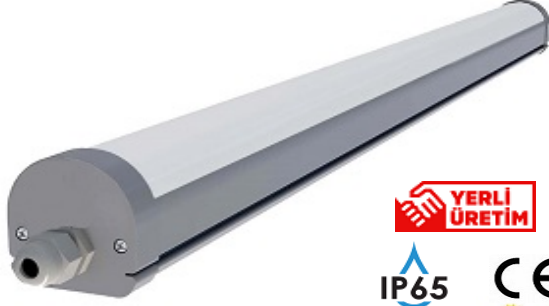

LEDLİ ETANJ ve LED SPOTLAR

36W LEDLİ ETANJ ARMATÜR

590,00₺

YERLİ ÜRETİM

IP65 CE

220 V

3200K 6400K

36W LEDLİ ETANJ ARMATÜR

Acil Aydınlatma Kitli

950,00₺