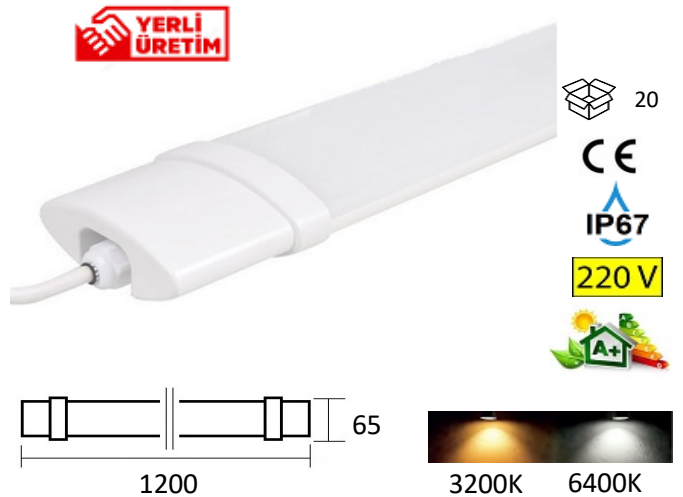

390,00₺

40W LED ETANJ ARMATÜR IP65

375,00₺

48W LED ETANJ ARMATÜR IP65

475,00₺