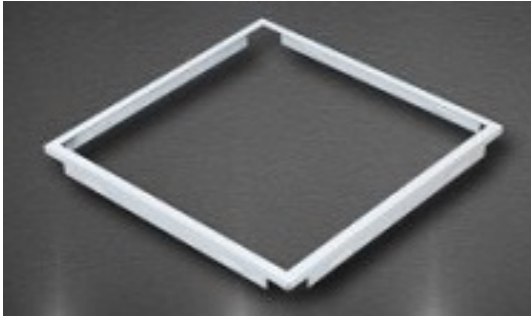

CLIP IN KASALAR		KOLİ ADETİ	BİRİM FİYATI
30x30	CLIP IN KASA	10	60,00₺
30x60	CLIP IN KASA	10	85,00₺
30x120	CLIP IN KASA	10	150,00₺
60x60	CLIP IN KASA	10	100,00₺