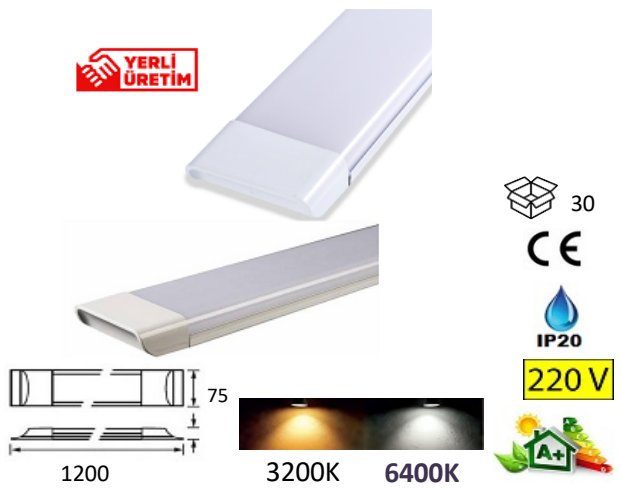

54W LED BANT ARM.

390,00₺