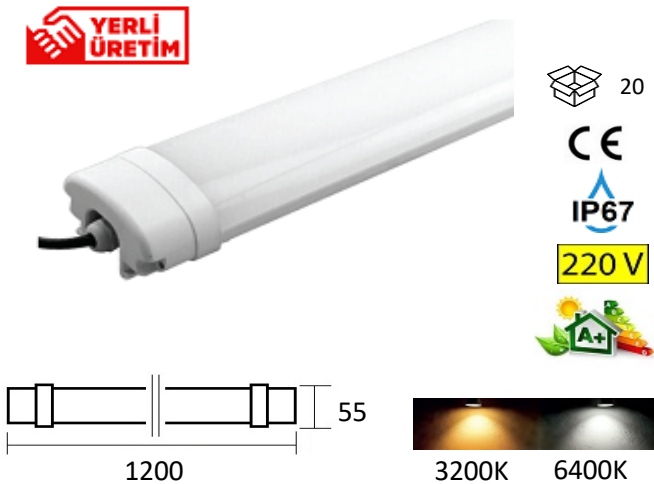

40W LED ETANJ ARMATÜR IP65

375,00₺