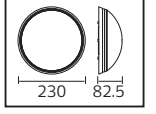

UFO ERCİYES

Model	Kod	Watt	Fiyat	Koli İçi	Renk
UFO ERCİYES	400-004-101	Max. 15 W	92,25 TL	40	BEYAZ
UFO ERCİYES	400-204-101	Max. 15 W	123,35 TL	40	GÜMÜŞ
UFO ERCİYES	400-214-101	Max. 15 W	123,35 TL	40	FÜME
UFO ERCİYES	400-224-101	Max. 15 W	123,35 TL	40	KAYIN
UFO ERCİYES	400-234-101	Max. 15 W	123,35 TL	40	CEVİZ