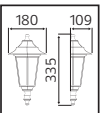

BEGONYA-1

Model	Kod	Watt	Fiyat	Koli İçi	Renk
BEGONYA-1	400-010-116	Max. 40W	249,00 TL	12	SİYAH
BEGONYA-1	400-020-116	Max. 40W	249,00 TL	12	BEYAZ

PLASTİK

BEGONYA-2

Model	Kod	Watt	Fiyat	Koli İçi	Renk
BEGONYA-2	400-010-117	Max. 40W	249,00 TL	12	SİYAH
BEGONYA-2	400-020-117	Max. 40W	249,00 TL	12	BEYAZ

PLASTİK

BEGONYA-3

Model	Kod	Watt	Fiyat	Koli İçi	Renk
BEGONYA-3	400-010-118	Max. 40W	260,00 TL	12	SİYAH
BEGONYA-3	400-020-118	Max. 40W	260,00 TL	12	BEYAZ

PLASTİK

BEGONYA-4

Model	Kod	Watt	Fiyat	Koli İçi	Renk
BEGONYA-4	400-010-120	Max. 40W	210,00 TL	20	SİYAH
BEGONYA-4	400-020-120	Max. 40W	210,00 TL	20	BEYAZ

PLASTİK