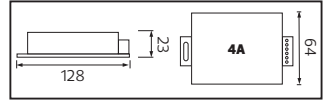

RGB KONTROL CİHAZI 4A

Model	Kod	Fiyat	Watt	28x35	50x50	Koli İçi
4A	100-002-0144	26,96 $	144 W	30m	10m	80