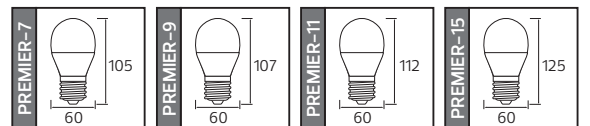

Made in **Türkiye**

DOB
CIRCUIT

PREMIER SERİSİ

YENİ ÜRÜN

F A G

Model	Kod	Watt	Fiyat	Koli İçi	Lümen	Işık Rengi		
PREMIER-7	001-006-0007	7W	1,24 \$	100	850 lm	2700K/4200K/6400K		
PREMIER-9	001-006-0009	9W	1,33 \$	100	1000 lm	2700K/4200K/6400K	58,0x29,0x22,0	4,05
PREMIER-11	001-006-0011	11W	1,43 \$	100	1150 lm	2700K/4200K/6400K	62,0x32,0x23,0	4,25
PREMIER-15	001-006-0015	15W	1,52 \$	100	1500 lm	2700K/4200K/6400K	62,0x32,0x25,0	4,40
							62,0x32,0x27,0	4,52