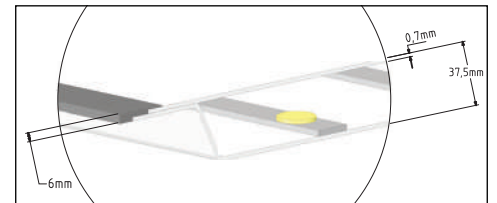

AZER SERİSİ

YENİ ÜRÜN

Model	Kod	Watt	Fiyat	Koli İçi	Renk
AZER-1	015-039-0001	Max. 50W	8,80 $	100	SİYAH-BEYAZ
AZER-1	015-039-0001	Max. 50W	8,80 $	100	BEYAZ
AZER-2	015-040-0001	Max. 50W	10,19 $	100	SİYAH-BEYAZ
AZER-2	015-040-0001	Max. 50W	10,19 $	100	BEYAZ
AZER-3	015-041-0001	Max. 50W	10,19 $	100	SİYAH-BEYAZ
AZER-3	015-041-0001	Max. 50W	10,19 $	100	BEYAZ

55,0x47,0x23,0	4,35
55,0x47,0x23,0	2,9
55,0x47,0x23,0	4,65
55,0x47,0x23,0	3,1
55,0x47,0x23,0	4,95
55,0x47,0x23,0	3,3

PLAZMA

Model	Kod	Watt	Fiyat	Koli İçi	Lümen	Renk	Işık Rengi
PLAZMA-40	056-009-0040	40 W	14,30 $	10	4265 lm	BEYAZ	4200K / 6400K

62,0x36,5x61,5	12,5

BACKLIGHT