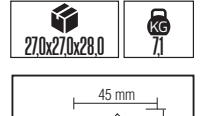

NADIA

Model	Kod	Watt	Fiyat	Koli İçi	Lümen	Renk	Işık Rengi
NADIA	016-027-0001	1W	6,99 $	100	70 lm	MAT KROM	4200K / 6400K