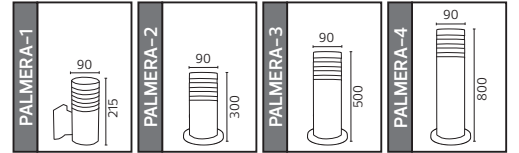

PALMERA/S SERİSİ

Model	Kod	Watt	Fiyat	Koli İçi	Renk	Boyutlar (mm)	Ağırlık (KG)
PALMERA/S1	075-017-0001	Max. 60W	51,66 $	10	SİYAH	53,0x22,0x38,0	9,6
PALMERA/S2	075-017-0002	Max. 60W	62,50 $	10	SİYAH	44,0x30,0x33,0	10,5
PALMERA/S3	075-017-0003	Max. 60W	85,63 $	10	SİYAH	44,0x30,0x53,0	14,5
PALMERA/S4	075-017-0004	Max. 60W	120,28 $	6	SİYAH	44,0x30,0x83,0	12,0

METAL

PALMERA SERİSİ

Model	Kod	Watt	Fiyat	Koli İçi	Renk	Boyutlar (mm)	Ağırlık (KG)
PALMERA-1	075-018-0001	Max. 60W	49,61 $	10	SİYAH	63,0x22,0x38,0	9,0
PALMERA-2	075-018-0002	Max. 60W	50,47 $	10	SİYAH	51,0x34,0x33,0	10,0
PALMERA-3	075-018-0003	Max. 60W	72,59 $	10	SİYAH	51,0x34,0x53,0	14,0
PALMERA-4	075-018-0004	Max. 60W	110,67 $	6	SİYAH	51,0x34,0x83,0	11,8

METAL