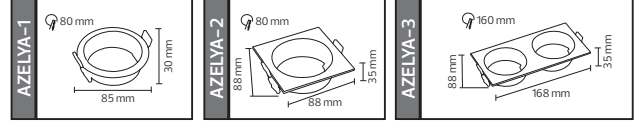

AZELYA SERİSİ

YENİ ÜRÜN

Model	Kod	Watt	Fiyat	Koli İçi	Renk		
AZELYA-1	015-048-0001	Max. 10W	1,77 $	200	BEYAZ	50,0x37,0x40,0	8,5
AZELYA-2	015-048-0002	Max. 10W	2,00 $	200	BEYAZ	52,0x37,0x50,0	10,2
AZELYA-3	015-048-0003	Max. 2x10W	4,21 $	120	BEYAZ	50,0x37,0x39,0	11,0