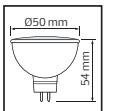

PLUS SERİSİ

F A T G

Model	Kod	Watt	Fiyat	Koli İçi	Lümen	Işık Rengi
PLUS-6	001-002-0006	6 W	1,40 $	100	440 lm	4200K / 6400K
PLUS-8	001-002-0008	8 W	1,57 $	100	610 lm	4200K / 6400K
PLUS-10	001-002-0010	10 W	1,73 $	100	800 lm	4200K / 6400K

47,0x28,5x14,0	KG 4,0
57,0x28,5x14,0	KG 4,0
27,0x26,5x24,5	KG 5,0

CONVEX SERİSİ

F A T G

Model	Kod	Watt	Fiyat	Koli İçi	Lümen	Işık Rengi
CONVEX-6	001-064-0006	6 W	1,57 $	100	480 lm	4200K / 6400K
CONVEX-8	001-064-0008	8 W	2,10 $	100	740 lm	4200K / 6400K
CONVEX-10	001-064-0010	10 W	2,27 $	100	820 lm	4200K / 6400K

29,0x57,0x14,0	KG 4,0
29,0x57,0x14,0	KG 4,0
29,0x57,0x14,0	KG 4,0

LENSLİ

DİMLİ

VISION

G A T G

Model	Kod	Watt	Fiyat	Koli İçi	Lümen	Işık Rengi
VISION-6	001-022-0006	6 W	2,73 $	100	390 lm	4200K / 6400K

29,0x57,0x14,0	KG 5,0

LENSLİ

FONIX SERİSİ

F A T G

Model	Kod	Watt	Fiyat	Koli İçi	Lümen	Işık Rengi
FONIX-6	001-001-0006	6 W	1,55 $	100	440 lm	4200K / 6400K
FONIX-8	001-001-0008	8 W	1,92 $	100	610 lm	4200K / 6400K

27,0x52,5x13,5	KG 3,3
27,0x52,5x13,5	KG 3,3