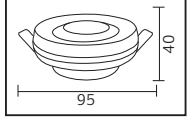

PLAZMA

Model	Kod	Watt	Fiyat	Koli İçi	Lümen	Renk	Işık Rengi
PLAZMA-40	056-009-0040	40 W	14,30 $	10	4265 lm	BEYAZ	4200K / 6400K