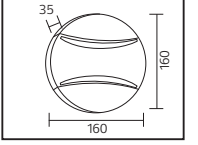

FOREX

YENİ ÜRÜN

Model	Kod	Watt	Fiyat	Koli İçi	Lümen	Renk	Işık Rengi
FOREX-10	076-098-0010	10 W	9,40 $	40	700 lm	SİYAH	4200K

PLASTİK

PALACE

YENİ ÜRÜN

Model	Kod	Watt	Fiyat	Koli İçi	Lümen	Renk	Işık Rengi
PALACE	076-081-0020	20 W	12,00 $	40	1400 lm	SİYAH	4200K

PLASTİK

MOZART

YENİ ÜRÜN

Model	Kod	Watt	Fiyat	Koli İçi	Lümen	Renk	Işık Rengi
MOZART-20	076-095-0020	20 W	12,47 $	40	1400 lm	SİYAH	4200K

PLASTİK

PIANO

YENİ ÜRÜN

Model	Kod	Watt	Fiyat	Koli İçi	Lümen	Renk	Işık Rengi
PIANO-15	076-096-0015	15 W	10,56 $	40	1050 lm	SİYAH	4200K

PLASTİK