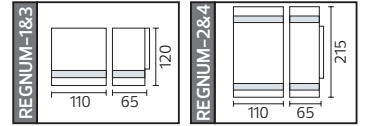

57,5x25,0x29,0	KG 11,0
57,5x25,0x25,0	KG 7,5
57,5x24,0x29,0	KG 10,0
57,5x24,0x25,0	KG 6,7

METAL

MANOLYA

Model	Kod	Watt	Fiyat	Koli İçi	Renk
MANOLYA-1	075-008-0001	Max. 35W	25,42 \$	24	SİYAH
MANOLYA-1	075-008-0001	Max. 35W	25,42 \$	24	KROM