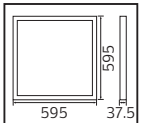

AZER SERİSİ

YENİ ÜRÜN

Model	Kod	Watt	Fiyat	Koli İçi	Renk
AZER-1	015-039-0001	Max. 50W	8,80 $	100	SİYAH-BEYAZ
AZER-1	015-039-0001	Max. 50W	8,80 $	100	BEYAZ
AZER-2	015-040-0001	Max. 50W	10,19 $	100	SİYAH-BEYAZ
AZER-2	015-040-0001	Max. 50W	10,19 $	100	BEYAZ
AZER-3	015-041-0001	Max. 50W	10,19 $	100	SİYAH-BEYAZ
AZER-3	015-041-0001	Max. 50W	10,19 $	100	BEYAZ

55,0x47,0x23,0	4,35
55,0x47,0x23,0	2,9
55,0x47,0x23,0	4,65
55,0x47,0x23,0	3,1
55,0x47,0x23,0	4,95
55,0x47,0x23,0	3,3

PLAZMA

Model	Kod	Watt	Fiyat	Koli İçi	Lümen	Renk	Işık Rengi
PLAZMA-40	056-009-0040	40 W	14,30 $	10	4265 lm	BEYAZ	4200K / 6400K

62,0x36,5x61,5	12,5

BACKLIGHT