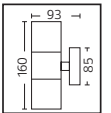

REGNUM

Model	Kod	Watt	Fiyat	Koli İçi	Renk
REGNUM-1	075-019-0001	Max. 35W	34,75 $	20	SİYAH
REGNUM-2	075-019-0002	Max. 2x35W	38,38 $	10	SİYAH
REGNUM-3	075-019-0003	Max. 35W	33,60 $	20	SİYAH
REGNUM-4	075-019-0004	Max. 2x35W	38,18 $	10	SİYAH

57,5x25,0x29,0	KG 11,0
57,5x25,0x25,0	KG 7,5
57,5x24,0x29,0	KG 10,0
57,5x24,0x25,0	KG 6,7

METAL

MANOLYA

Model	Kod	Watt	Fiyat	Koli İçi	Renk
MANOLYA-1	075-008-0001	Max. 35W	25,42 $	24	SİYAH
MANOLYA-1	075-008-0001	Max. 35W	25,42 $	24	KROM

30,5x38,0x27,0	KG 8,3
30,5x38,0x27,0	KG 8,3

METAL

MANOLYA

Model	Kod	Watt	Fiyat	Koli İçi	Renk
MANOLYA-2	075-008-0002	Max. 2x35W	31,90 $	16	SİYAH
MANOLYA-2	075-008-0002	Max. 2x35W	31,90 $	16	KROM

38,0x40,0x19,0	KG 9,4
38,0x40,0x19,0	KG 9,4

METAL

MANOLYA

Model	Kod	Watt	Fiyat	Koli İçi	Renk
MANOLYA-3	075-008-0003	Max. 2x60W	46,81 $	12	SİYAH

47,5x57,0x33,0	KG 19,6

METAL