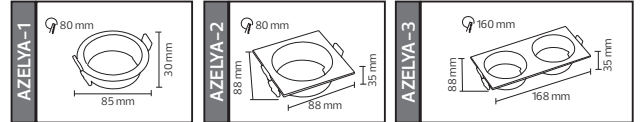

AZELYA SERİSİ

YENİ ÜRÜN

Model	Kod	Watt	Fiyat	Koli İçi	Renk		
AZELYA-1	015-048-0001	Max. 10W	1,77 $	200	SİYAH-BEYAZ	50,0x37,0x40,0	8,5
AZELYA-2	015-048-0002	Max. 10W	2,00 $	200	SİYAH-BEYAZ	52,0x37,0x50,0	10,2
AZELYA-3	015-048-0003	Max. 2x10W	4,21 $	120	SİYAH-BEYAZ	50,0x37,0x39,0	11,0