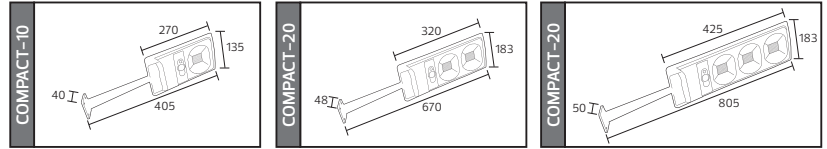

SOLAR

GRAND SERİSİ

Model	Kod	Watt	Fiyat	Koli İçi	Lümen	Renk	Işık Rengi
GRAND-50	074-009-0050	50 W	45,69 $	10	826 lm	SİYAH	6400K
GRAND-100	074-009-0100	100 W	56,36 $	10	984 lm	SİYAH	6400K
GRAND-200	074-009-0200	200 W	99,52 $	5	1198 lm	SİYAH	6400K
GRAND-300	074-009-0300	300 W	144,16 $	3	1567 lm	SİYAH	6400K

65,0x22,5x33,0	KG 31,9
42,0x34,0x43,0	KG 18,7
65,5x43,0x27,0	KG 13,2
87,0x26,0x27,0	KG 3,8