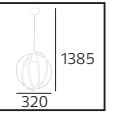

KATLANABİLİR