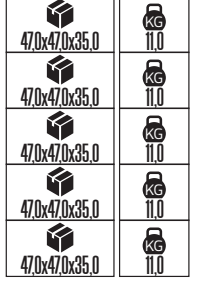

UFO ERCİYES

Model	Kod	Watt	Fiyat	Koli İçi	Renk
UFO ERCİYES	400-004-101	Max. 15 W	92,25 TL	40	BEYAZ
UFO ERCİYES	400-204-101	Max. 15 W	123,35 TL	40	GÜMÜŞ
UFO ERCİYES	400-214-101	Max. 15 W	123,35 TL	40	FÜME
UFO ERCİYES	400-224-101	Max. 15 W	123,35 TL	40	KAYIN
UFO ERCİYES	400-234-101	Max. 15 W	123,35 TL	40	CEVİZ