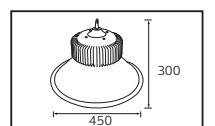

OLIMPOS

Model	Kod	Watt	Fiyat	Koli İçi	Lümen	Renk	Işık Rengi		
OLIMPOS-100	063-002-0100	100 W	80,10 $	6	9200 lm	KROM	4200K	49,0x49,0x49,0	KG 12,5