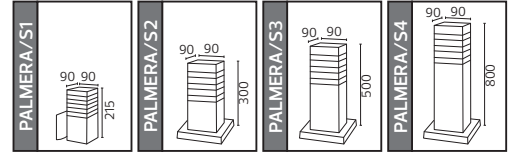

PALMERA/S SERİSİ

Model	Kod	Watt	Fiyat	Koli İçi	Renk	Boyutlar (mm)	Ağırlık (KG)
PALMERA/S1	075-017-0001	Max. 60W	51,66 $	10	SİYAH	53,0x22,0x38,0	9,6
PALMERA/S2	075-017-0002	Max. 60W	62,50 $	10	SİYAH	44,0x30,0x33,0	10,5
PALMERA/S3	075-017-0003	Max. 60W	85,63 $	10	SİYAH	44,0x30,0x53,0	14,5
PALMERA/S4	075-017-0004	Max. 60W	120,28 $	6	SİYAH	44,0x30,0x83,0	12,0

METAL

PALMERA SERİSİ

Model	Kod	Watt	Fiyat	Koli İçi	Renk	Boyutlar (mm)	Ağırlık (KG)
PALMERA-1	075-018-0001	Max. 60W	49,61 $	10	SİYAH	63,0x22,0x38,0	9,0
PALMERA-2	075-018-0002	Max. 60W	50,47 $	10	SİYAH	51,0x34,0x33,0	10,0
PALMERA-3	075-018-0003	Max. 60W	72,59 $	10	SİYAH	51,0x34,0x53,0	14,0
PALMERA-4	075-018-0004	Max. 60W	110,67 $	6	SİYAH	51,0x34,0x83,0	11,8

METAL