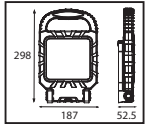

KATLANABİLİR