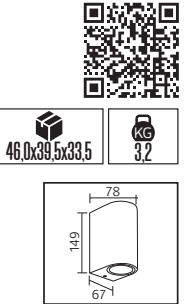

SALKIM

Model	Kod	Watt	Fiyat	Koli İçi	Lümen	Renk	Işık Rengi
SALKIM	076-008-0006	6 W	37,43 $	16	380 lm	SİYAH	4200K

METAL

SELVI

Model	Kod	Watt	Fiyat	Koli İçi	Lümen	Renk	Işık Rengi
SELVI	076-007-0006	6 W	32,70 $	24	380 lm	SİYAH	4200K

METAL

MAMBA

YENİ ÜRÜN

Model	Kod	Watt	Fiyat	Koli İçi	Renk
MAMBA	076-066-0001	Max. 2x35W	9,07 $	50	SİYAH

PLASTİK

MAMBA-SQ

YENİ ÜRÜN

Model	Kod	Watt	Fiyat	Koli İçi	Renk
MAMBA-SQ	076-067-0001	Max. 2x35W	9,19 $	50	SİYAH

PLASTİK

WINDSOR

YENİ ÜRÜN

Model	Kod	Watt	Fiyat	Koli İçi	Lümen	Renk	Işık Rengi
WINDSOR-6	076-051-0006	6 W	7,97 $	50	420 lm	SİYAH	4200K

PLASTİK