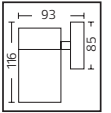

REGNUM

Model	Kod	Watt	Fiyat	Koli İçi	Renk
REGNUM-1	075-019-0001	Max. 35W	34,75 $	20	SİYAH
REGNUM-2	075-019-0002	Max. 2x35W	38,38 $	10	SİYAH
REGNUM-3	075-019-0003	Max. 35W	33,60 $	20	SİYAH
REGNUM-4	075-019-0004	Max. 2x35W	38,18 $	10	SİYAH

57,5x25,0x29,0	KG 11,0
57,5x25,0x25,0	KG 7,5
57,5x24,0x29,0	KG 10,0
57,5x24,0x25,0	KG 6,7

METAL

MANOLYA

Model	Kod	Watt	Fiyat	Koli İçi	Renk
MANOLYA-1	075-008-0001	Max. 35W	25,42 $	24	SİYAH
MANOLYA-1	075-008-0001	Max. 35W	25,42 $	24	KROM

30,5x38,0x27,0	KG 8,3
30,5x38,0x27,0	KG 8,3

METAL

MANOLYA

Model	Kod	Watt	Fiyat	Koli İçi	Renk
MANOLYA-2	075-008-0002	Max. 2x35W	31,90 $	16	SİYAH
MANOLYA-2	075-008-0002	Max. 2x35W	31,90 $	16	KROM

38,0x40,0x19,0	KG 9,4
38,0x40,0x19,0	KG 9,4

METAL

MANOLYA

Model	Kod	Watt	Fiyat	Koli İçi	Renk
MANOLYA-3	075-008-0003	Max. 2x60W	46,81 $	12	SİYAH

47,5x57,0x33,0	KG 19,6

METAL