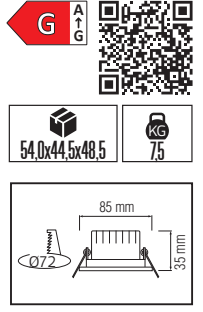

SONIA

Model	Kod	Watt	Fiyat	Koli İçi	Lümen	Renk	Işık Rengi
SONIA-5	016-035-0005	5 W	2,14 $	100	350 lm	BEYAZ	2700K / 6400K