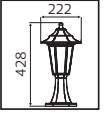

BEGONYA-1

Model	Kod	Watt	Fiyat	Koli İçi	Renk
BEGONYA-1	400-010-116	Max. 40W	249,00 TL	12	SİYAH
BEGONYA-1	400-020-116	Max. 40W	249,00 TL	12	BEYAZ

PLASTİK

BEGONYA-2

Model	Kod	Watt	Fiyat	Koli İçi	Renk
BEGONYA-2	400-010-117	Max. 40W	249,00 TL	12	SİYAH
BEGONYA-2	400-020-117	Max. 40W	249,00 TL	12	BEYAZ

PLASTİK

BEGONYA-3

Model	Kod	Watt	Fiyat	Koli İçi	Renk
BEGONYA-3	400-010-118	Max. 40W	260,00 TL	12	SİYAH
BEGONYA-3	400-020-118	Max. 40W	260,00 TL	12	BEYAZ

PLASTİK

BEGONYA-4

Model	Kod	Watt	Fiyat	Koli İçi	Renk
BEGONYA-4	400-010-120	Max. 40W	210,00 TL	20	SİYAH
BEGONYA-4	400-020-120	Max. 40W	210,00 TL	20	BEYAZ

PLASTİK