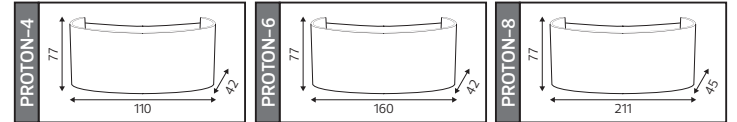

PLASTİK

ETNA

YENİ ÜRÜN

Model	Kod	Watt	Fiyat	Koli İçi	Lümen	Renk	Işık Rengi
ETNA-4	076-094-0004	4 W	7,35 $	50	280 lm	SIYAH	4200K

47,5x32,5x20,5	24,0