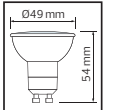

PLUS SERİSİ

F A T G

Model	Kod	Watt	Fiyat	Koli İçi	Lümen	Işık Rengi
PLUS-6	001-002-0006	6 W	1,40 $	100	440 lm	4200K / 6400K
PLUS-8	001-002-0008	8 W	1,57 $	100	610 lm	4200K / 6400K
PLUS-10	001-002-0010	10 W	1,73 $	100	800 lm	4200K / 6400K

47,0x28,5x14,0	KG 4,0
57,0x28,5x14,0	KG 4,0
27,0x26,5x24,5	KG 5,0

CONVEX SERİSİ

F A T G

Model	Kod	Watt	Fiyat	Koli İçi	Lümen	Işık Rengi
CONVEX-6	001-064-0006	6 W	1,57 $	100	480 lm	4200K / 6400K
CONVEX-8	001-064-0008	8 W	2,10 $	100	740 lm	4200K / 6400K
CONVEX-10	001-064-0010	10 W	2,27 $	100	820 lm	4200K / 6400K

29,0x57,0x14,0	KG 4,0
29,0x57,0x14,0	KG 4,0
29,0x57,0x14,0	KG 4,0

LENSLİ

DİMLİ

VISION

G A T G

Model	Kod	Watt	Fiyat	Koli İçi	Lümen	Işık Rengi
VISION-6	001-022-0006	6 W	2,73 $	100	390 lm	4200K / 6400K

29,0x57,0x14,0	KG 5,0

LENSLİ

FONIX SERİSİ

F A T G

Model	Kod	Watt	Fiyat	Koli İçi	Lümen	Işık Rengi
FONIX-6	001-001-0006	6 W	1,55 $	100	440 lm	4200K / 6400K
FONIX-8	001-001-0008	8 W	1,92 $	100	610 lm	4200K / 6400K

27,0x52,5x13,5	KG 3,3
27,0x52,5x13,5	KG 3,3