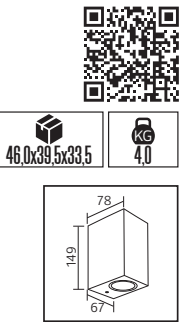

SALKIM

Model	Kod	Watt	Fiyat	Koli İçi	Lümen	Renk	Işık Rengi
SALKIM	076-008-0006	6 W	37,43 $	16	380 lm	SİYAH	4200K

METAL

SELVI

Model	Kod	Watt	Fiyat	Koli İçi	Lümen	Renk	Işık Rengi
SELVI	076-007-0006	6 W	32,70 $	24	380 lm	SİYAH	4200K

METAL

MAMBA

YENİ ÜRÜN

Model	Kod	Watt	Fiyat	Koli İçi	Renk
MAMBA	076-066-0001	Max. 2x35W	9,07 $	50	SİYAH

PLASTİK

MAMBA-SQ

YENİ ÜRÜN

Model	Kod	Watt	Fiyat	Koli İçi	Renk
MAMBA-SQ	076-067-0001	Max. 2x35W	9,19 $	50	SİYAH

PLASTİK

WINDSOR

YENİ ÜRÜN

Model	Kod	Watt	Fiyat	Koli İçi	Lümen	Renk	Işık Rengi
WINDSOR-6	076-051-0006	6 W	7,97 $	50	420 lm	SİYAH	4200K

PLASTİK