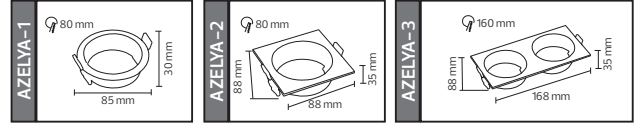

59,5x25,0x27,0	KG 8,7
59,5x25,0x27,0	KG 8,7
59,5x21,0x27,0	KG 7,7
59,5x21,0x27,0	KG 7,7
48,5x29,0x27,0	KG 9,2
48,5x29,0x27,0	KG 9,2

AZELYA SERİSİ

YENİ ÜRÜN

Model	Kod	Watt	Fiyat	Koli İçi	Renk		
AZELYA-1	015-048-0001	Max. 10W	1,77 \$	200	SİYAH	50,0x37,0x40,0	8,5
AZELYA-2	015-048-0002	Max. 10W	2,00 \$	200	SİYAH	52,0x37,0x50,0	10,2
AZELYA-3	015-048-0003	Max. 2x10W	4,21 \$	120	SİYAH	50,0x37,0x39,0	11,0