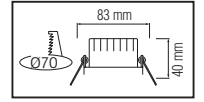

Model	Kod	Watt	Fiyat	Koli İçi	Lümen	Renk	Işık Rengi
LILYA-5	016-009-0005	5 W	4,39 $	100	335 lm	MAT KROM	2700K / 6400K
LILYA-5	016-009-0005	5 W	4,39 $	100	335 lm	WHITE	2700K / 6400K