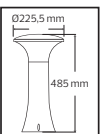

PRİZMA

Model	Kod	Watt	Fiyat	Koli İçi	Renk
PRİZMA	400-010-129	Max. 40W	344,95 TL	8	SİYAH
PRİZMA	400-020-129	Max. 40W	344,95 TL	8	BEYAZ

PLASTİK

PRİZMA 2

YENİ ÜRÜN

Model	Kod	Watt	Fiyat	Koli İçi	Renk
PRİZMA 2	400-010-144	Max. 40W	376,45 TL	8	SİYAH
PRİZMA 2	400-020-144	Max. 40W	376,45 TL	8	BEYAZ

PLASTİK

PAPATYA-1

Model	Kod	Watt	Fiyat	Koli İçi	Renk
PAPATYA-1	400-000-141	Max. 40W	275,64 TL	8	SİYAH
PAPATYA-1	400-001-141	Max. 40W	275,64 TL	8	GRİ

PLASTİK

PAPATYA-2

Model	Kod	Watt	Fiyat	Koli İçi	Renk
PAPATYA-2	400-000-142	Max. 40W	321,00 TL	6	SİYAH
PAPATYA-2	400-001-142	Max. 40W	321,00 TL	6	GRİ

PLASTİK