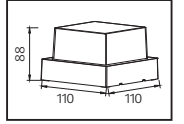

SUGA-5/RC

YENİ ÜRÜN

Model	Kod	Watt	Fiyat	Koli İçi	Lümen	Renk	Işık Rengi
SUGA-5/RC	076-019-0005	5 W	7,75 $	50	350 lm	SIYAH	4200K

PLASTİK

SUGA-5/SC

YENİ ÜRÜN

Model	Kod	Watt	Fiyat	Koli İçi	Lümen	Renk	Işık Rengi
SUGA-15/SC	076-020-0005	5 W	8,59 $	50	350 lm	SIYAH	4200K

PLASTİK

SUGA-12/RC

Model	Kod	Watt	Fiyat	Koli İçi	Lümen	Renk	Işık Rengi
SUGA-12/RC	076-019-0012	12 W	12,71 $	20	840 lm	SIYAH	4200K

PLASTİK

SUGA-12/SC

Model	Kod	Watt	Fiyat	Koli İçi	Lümen	Renk	Işık Rengi
SUGA-12/SC	076-020-0012	12 W	14,23 $	20	840 lm	SIYAH	4200K

PLASTİK

DONUT

YENİ ÜRÜN

Model	Kod	Watt	Fiyat	Koli İçi	Lümen	Renk	Işık Rengi
DONUT-10	076-099-0010	10 W	12,78 $	40	700 lm	SIYAH	4200K

PLASTİK