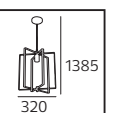

KATLANABİLİR