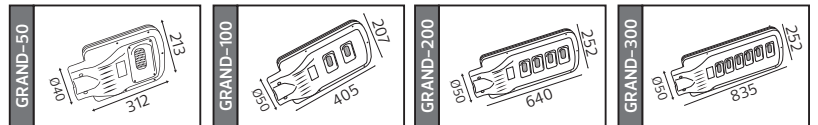

SOLAR

COMPACT SERİSİ

Model	Kod	Watt	Fiyat	Koli İçi	Lümen	Renk	Işık Rengi
COMPACT-20	074-010-0020	20 W	34,85 $	10	230 lm	SİYAH	6400K
COMPACT-30	074-010-0030	30 W	41,81 $	8	300 lm	SİYAH	6400K

52,5x41,5x45,0	KG 18,0
48,0x39,5x39,0	KG 18,5
45,0x39,5x39,0	KG 20,0

SOLAR

GRAND SERİSİ

Model	Kod	Watt	Fiyat	Koli İçi	Lümen	Renk	Işık Rengi
GRAND-50	074-009-0050	50 W	45,69 $	10	826 lm	SİYAH	6400K
GRAND-100	074-009-0100	100 W	56,36 $	10	984 lm	SİYAH	6400K
GRAND-200	074-009-0200	200 W	99,52 $	5	1198 lm	SİYAH	6400K
GRAND-300	074-009-0300	300 W	144,16 $	3	1567 lm	SİYAH	6400K

65,0x22,5x33,0	KG 31,9
42,0x34,0x43,0	KG 18,7
65,5x43,0x27,0	KG 13,2
87,0x26,0x27,0	KG 3,8