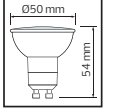

PLUS SERİSİ

F A T G

Model	Kod	Watt	Fiyat	Koli İçi	Lümen	Işık Rengi
PLUS-6	001-002-0006	6 W	1,40 $	100	440 lm	4200K / 6400K
PLUS-8	001-002-0008	8 W	1,57 $	100	610 lm	4200K / 6400K
PLUS-10	001-002-0010	10 W	1,73 $	100	800 lm	4200K / 6400K

47,0x28,5x14,0	KG 4,0
57,0x28,5x14,0	KG 4,0
27,0x26,5x24,5	KG 5,0

CONVEX SERİSİ

F A T G

Model	Kod	Watt	Fiyat	Koli İçi	Lümen	Işık Rengi
CONVEX-6	001-064-0006	6 W	1,57 $	100	480 lm	4200K / 6400K
CONVEX-8	001-064-0008	8 W	2,10 $	100	740 lm	4200K / 6400K
CONVEX-10	001-064-0010	10 W	2,27 $	100	820 lm	4200K / 6400K

29,0x57,0x14,0	KG 4,0
29,0x57,0x14,0	KG 4,0
29,0x57,0x14,0	KG 4,0

LENSLİ

DİMLİ

VISION

G A T G

Model	Kod	Watt	Fiyat	Koli İçi	Lümen	Işık Rengi
VISION-6	001-022-0006	6 W	2,73 $	100	390 lm	4200K / 6400K

29,0x57,0x14,0	KG 5,0

LENSLİ

FONIX SERİSİ

F A T G

Model	Kod	Watt	Fiyat	Koli İçi	Lümen	Işık Rengi
FONIX-6	001-001-0006	6 W	1,55 $	100	440 lm	4200K / 6400K
FONIX-8	001-001-0008	8 W	1,92 $	100	610 lm	4200K / 6400K

27,0x52,5x13,5	KG 3,3
27,0x52,5x13,5	KG 3,3