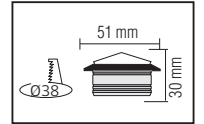

FIONA

Model	Kod	Watt	Fiyat	Koli İçi	Lümen	Renk	Işık Rengi
FIONA	016-028-0001	1W	3,69 $	200	70 lm	SİYAH	4200K / 6400K
FIONA	016-028-0001	1W	3,69 $	200	70 lm	MAT KROM	4200K / 6400K