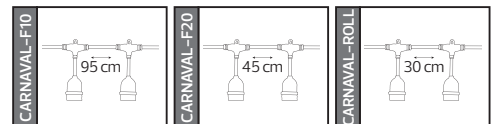

48,0x35,0x35,0	KG 25,6
48,0x31,0x31,0	KG 19,0
48,0x32,0x32,0	KG 18,2