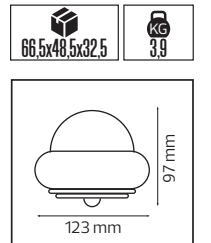

CUBE

YENİ ÜRÜN

Model	Kod	Watt	Fiyat	Koli İçi	Lümen	Renk	Işık Rengi
CUBE	076-068-0008	8 W	22,00 $	20	770 lm	SİYAH	4200K

PLASTİK

CUBE-G

YENİ ÜRÜN

Model	Kod	Watt	Fiyat	Koli İçi	Lümen	Renk	Işık Rengi
CUBE-G	076-069-0008	8 W	22,00 $	20	770 lm	SİYAH	4200K

PLASTİK

SEGMENT

Model	Kod	Watt	Fiyat	Koli İçi	Lümen	Renk	Işık Rengi
SEGMENT	076-059-0024	24 W	21,00 $	20	1800 lm	SİYAH	3000K

DRAGON

Model	Kod	Watt	Fiyat	Koli İçi	Lümen	Renk	Işık Rengi
DRAGON	076-060-0015	15 W	21,00 $	20	1125 lm	SİYAH	3000K

FORZA

YENİ ÜRÜN

Model	Kod	Watt	Fiyat	Koli İçi	Lümen	Renk	Işık Rengi
FORZA-10	076-097-0010	10 W	9,74 $	50	700 lm	SİYAH	4200K

PLASTİK