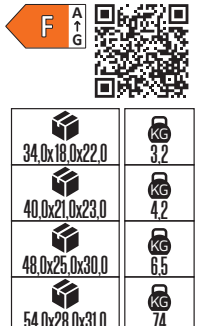

FOX SERİSİ

Model	Kod	Watt	Fiyat	Koli İçi	Lümen	Işık Rengi
FOX-6	001-069-0006	6 W	2,86 $	100	510 lm	6400K
FOX-10	001-069-0010	10 W	3,45 $	100	850 lm	6400K
FOX-12	001-069-0012	12 W	4,55 $	100	1050 lm	6400K
FOX-15	001-069-0015	15 W	5,00 $	100	1350 lm	6400K