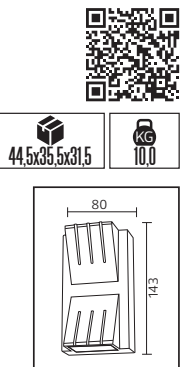

SALKIM

Model	Kod	Watt	Fiyat	Koli İçi	Lümen	Renk	Işık Rengi
SALKIM	076-008-0006	6 W	37,43 $	16	380 lm	SİYAH	4200K

METAL

SELVI

Model	Kod	Watt	Fiyat	Koli İçi	Lümen	Renk	Işık Rengi
SELVI	076-007-0006	6 W	32,70 $	24	380 lm	SİYAH	4200K

METAL

MAMBA

YENİ ÜRÜN

Model	Kod	Watt	Fiyat	Koli İçi	Renk
MAMBA	076-066-0001	Max. 2x35W	9,07 $	50	SİYAH

PLASTİK

MAMBA-SQ

YENİ ÜRÜN

Model	Kod	Watt	Fiyat	Koli İçi	Renk
MAMBA-SQ	076-067-0001	Max. 2x35W	9,19 $	50	SİYAH

PLASTİK

WINDSOR

YENİ ÜRÜN

Model	Kod	Watt	Fiyat	Koli İçi	Lümen	Renk	Işık Rengi
WINDSOR-6	076-051-0006	6 W	7,97 $	50	420 lm	SİYAH	4200K

PLASTİK