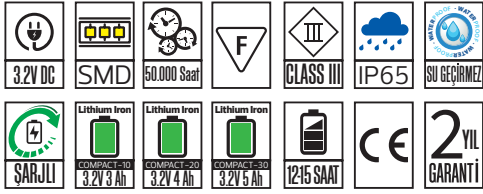

SOLAR

GRAND SERİSİ

Model	Kod	Watt	Fiyat	Koli İçi	Lümen	Renk	Işık Rengi
GRAND-50	074-009-0050	50 W	45,69 $	10	826 lm	SİYAH	6400K
GRAND-100	074-009-0100	100 W	56,36 $	10	984 lm	SİYAH	6400K
GRAND-200	074-009-0200	200 W	99,52 $	5	1198 lm	SİYAH	6400K
GRAND-300	074-009-0300	300 W	144,16 $	3	1567 lm	SİYAH	6400K

65,0x22,5x33,0	KG 31,9
42,0x34,0x43,0	KG 18,7
65,5x43,0x27,0	KG 13,2
87,0x26,0x27,0	KG 3,8